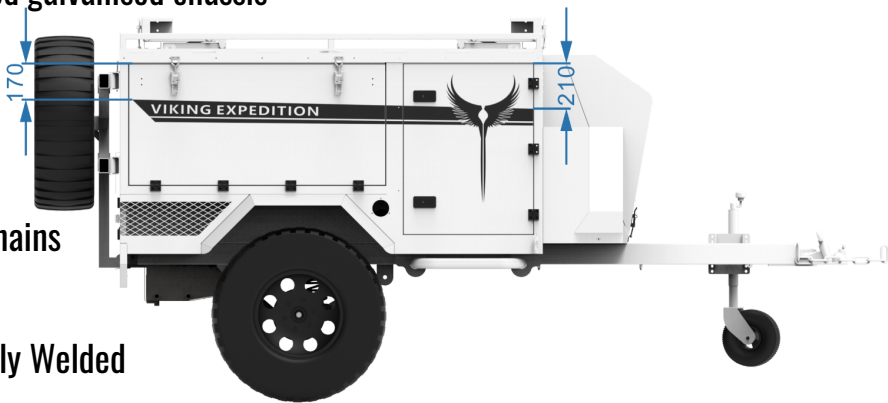

Gas Bottle Holder and Accessories

Rooftop Tent

270° Awning

Hot water system

50L Fridge (Alpicool)

Solar Panel 160W with anderson plugs

360° Off-road Coupling and 2 x Rear Stabilizers Legs

Mildura Great Outdoors Expo Special \$22,000 fully optioned. Immediate delivery in White or Grey

Ebay price ~~\$28,000~~

Wanderer 15 Offroad Caravan: 4.5 Berth

Independent suspension and (265/75R16) off-road tires and a spare tire(265/75R16)

The standard configuration: Powder Coated galvanised steel Chassis, off road articulated 360 degree Coupler, insulated composite panel body,